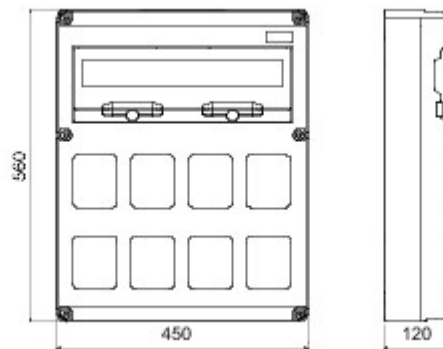

DIMENSIONAL

TECHNICAL SYMBOLOGY

IP

IP65

GWT

650 °C

IK

IK08

II

STANDARDS/APPROVALS

GEWISS S.p.A. Via A. Volta, 1
24069 Cenate Sotto - Bergamo - Italy
tel. +39 035 94 61 11 fax +39 035 94 69 09

www.gewiss.com
sat@gewiss.com
Last update 16/11/2020

Data, measures, designs and pictures are shown only as informative purposes, and could be changed without previous notice