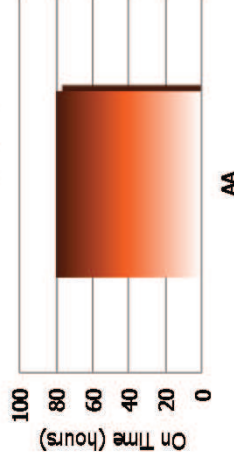

Performance:

Run Time

Continuous Drain to
End of Usable Light (21° C)

Battery Type

AA

Tested according to ANSI/NEMA FL 1 Standards.

Important Notice

This datasheet contains information specific to products manufactured at the time of its publication. Contents herein do not constitute a warranty ©Energizer / All Rights Reserved