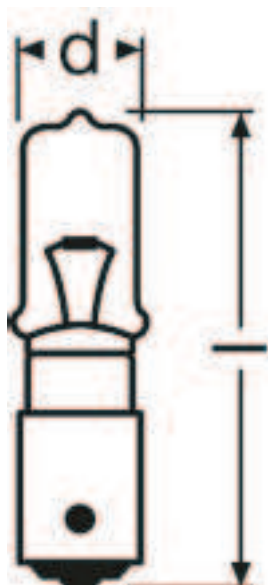

### Electrical data

Power input	25 W
Nominal wattage	21 W
Nominal voltage	12 V
Power input tolerance	±5 %
Test voltage	13.5 V

### Light technical data

Luminous flux	600 lm
Luminous flux tolerance	±12 %

### Dimensions & weight

Length	38.9 mm
Diameter	9.0 mm
Product weight	2.68 g

Product line drawing

**Lifespan**

Lifespan B3	300 h
Lifespan Tc	600 h

**Additional product data**

Base (standard designation)	BAY9s
-----------------------------	-------